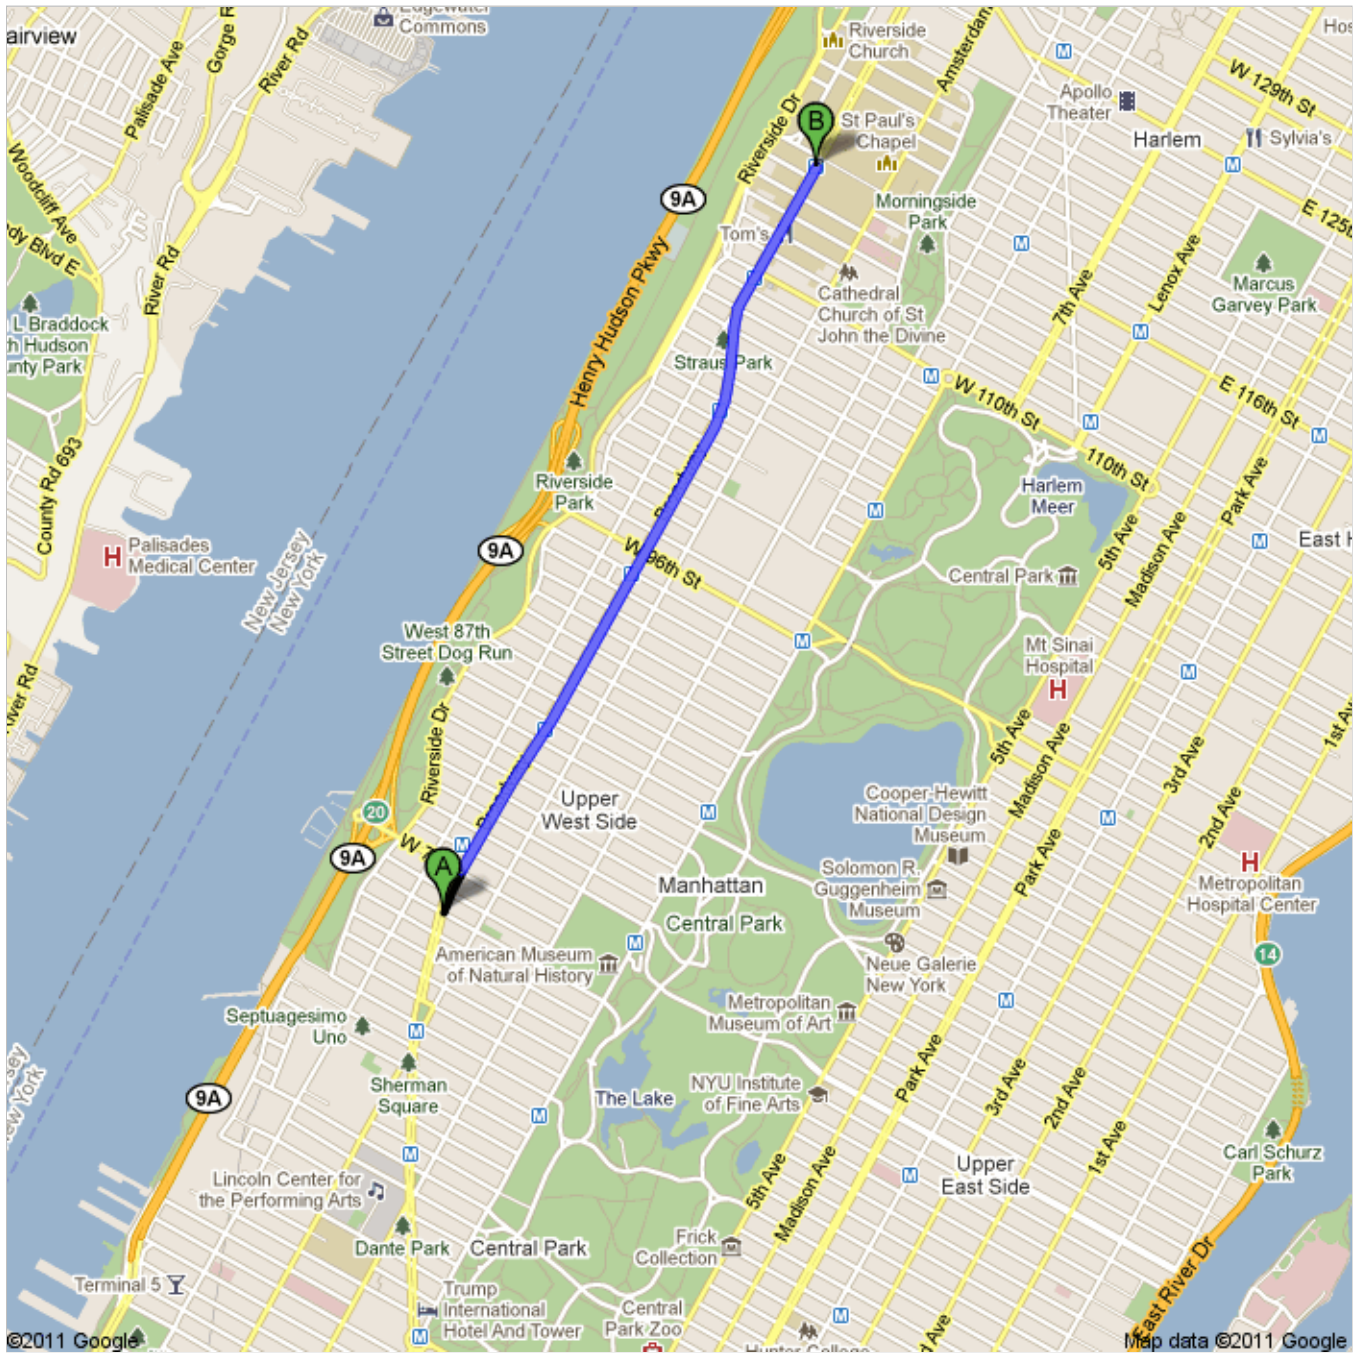

Start **2178 Broadway, New York, NY 10024**  
End **Broadway & W 116th St, New York, NY 10027**  
When 4/18/11 after 10:42am  
Duration 9 mins total  
Directions from ON THE AVE Hotel to Columbia University

 2178 Broadway, New York, NY 10024

 Walk to 79 St About 2 mins

 **79 St** 10:47am - 10:54am  
 Subway - 1 - Broadway - 7 Avenue Local towards To 242ND STREET-BWAY (7 mins, 5 stops)

 Broadway & W 116th St, New York, NY 10027

**Local agency information:** MTA New York City Transit

These directions are for planning purposes only. You may find that construction projects, traffic, weather, or other events may cause conditions to differ from the map results, and you should plan your route accordingly. You must obey all signs or notices regarding your route.

Map data ©2011 Google